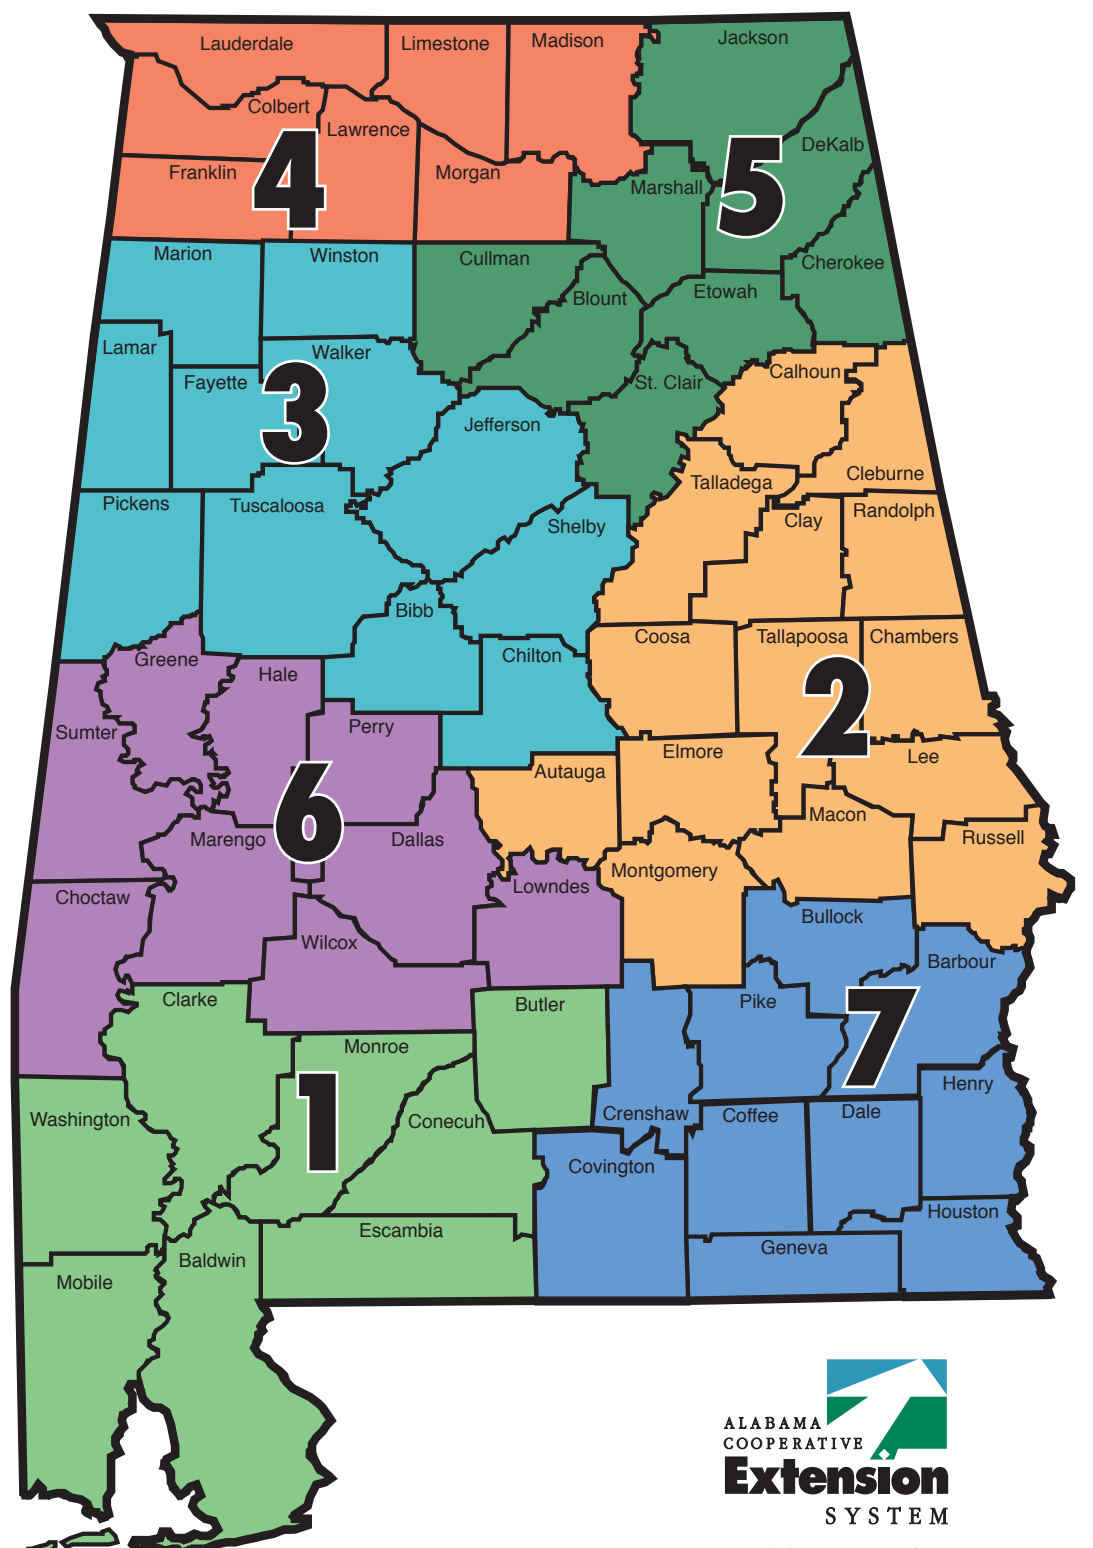

Home Garden Questions?

We've got answers!

Call the Master Gardener Helpline *toll free*

1-877-252-GROW (4769)

Choose the menu option for your region.

Option 1: Southwest

Option 2: East & Central

Option 3: North Central

Option 4: Northwest

Option 5: Northeast

Option 6: West

Option 7: Southeast

Alabama A&M and Auburn Universities

www.aces.edu