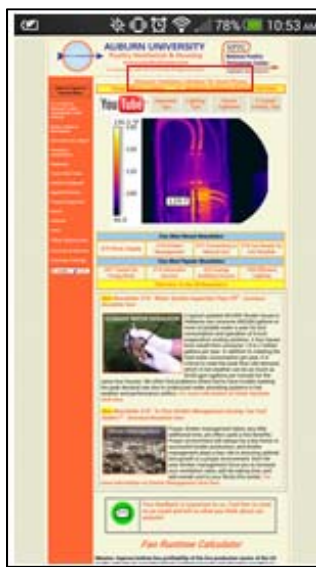

## Instructions for Installing the New Minimum Ventilation Calculator to Android Home Screen

Screenshot 1: ↑

Screenshot 2: ↑

Screenshot 3: ↑

Screenshot 4: ↑

Screenshot 5: ↑

Screenshot 6: ↑

### Installation Instructions:

**Step 1:** Navigate to [www.poultryhouse.com](http://www.poultryhouse.com) on Android Default browser as seen in Screenshot 1 and click on “Minimum Ventilation Calculator for Smart Phones” link near the top of the page as seen in Screenshot 2. Your screen should be the same as Screenshot 3.