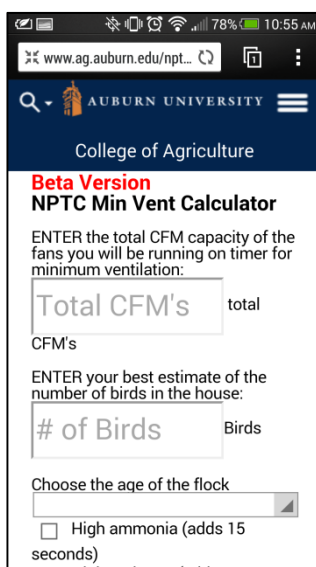

## Instructions for Installing the New Minimum Ventilation Calculator to Android Home Screen

Screenshot 1: ↑

Screenshot 2: ↑

Screenshot 3: ↑

Screenshot 4: ↑

Screenshot 5: ↑

Screenshot 6: ↑

### Installation Instructions:

**Step 1:** Navigate to [www.poultryhouse.com](http://www.poultryhouse.com) on Android Default browser as seen in Screenshot 1 and click on “Minimum Ventilation Calculator for Smart Phones” link near the top of the page as seen in Screenshot 2. Your screen should be the same as Screenshot 3.