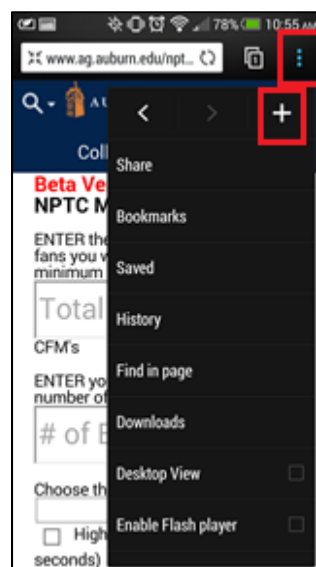

## Instructions for Installing the New Minimum Ventilation Calculator to Android Home Screen

Screenshot 1: ↑

Screenshot 2: ↑

Screenshot 3: ↑

Screenshot 4: ↑

Screenshot 5: ↑

Screenshot 6: ↑