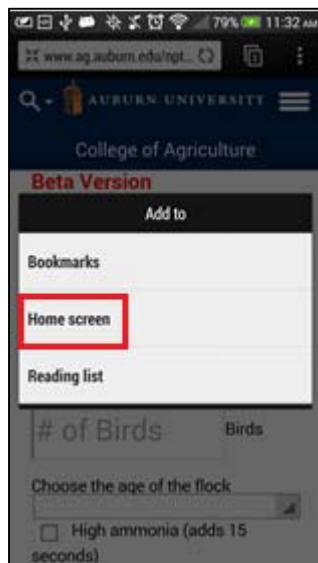

## Instructions for Installing the New Minimum Ventilation Calculator to Android Home Screen

Screenshot 1: ↑

Screenshot 2: ↑

Screenshot 3: ↑

Screenshot 4: ↑

Screenshot 5: ↑

Screenshot 6: ↑

### Installation Instructions:

**Step 1:** Navigate to [www.poultryhouse.com](http://www.poultryhouse.com) on Android Default browser as seen in Screenshot 1 and click on “Minimum Ventilation Calculator for Smart Phones” link near the top of the page as seen in Screenshot 2. Your screen should be the same as Screenshot 3.