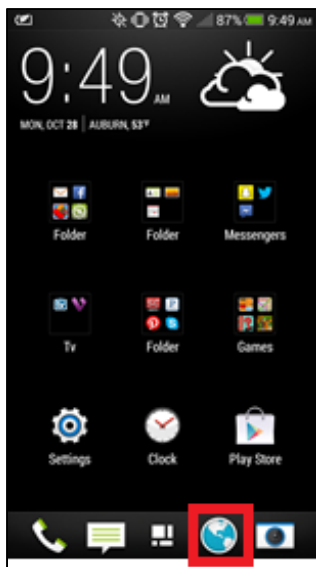

## Instructions for Installing the New Minimum Ventilation Calculator to Android Home Screen

Screenshot 1: ↑

Screenshot 2: ↑

Screenshot 3: ↑

Screenshot 4: ↑

Screenshot 5: ↑

Screenshot 6: ↑