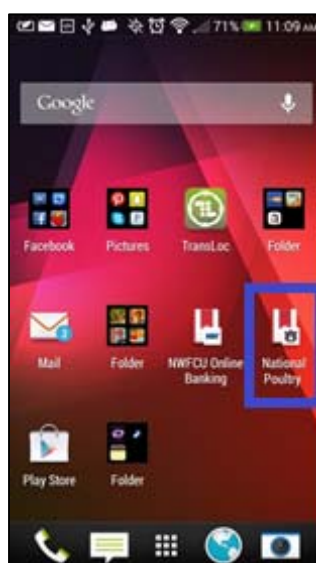

## Instructions for Installing the New Minimum Ventilation Calculator to Android Home Screen

Screenshot 1: ↑

Screenshot 2: ↑

Screenshot 3: ↑

Screenshot 4: ↑

Screenshot 5: ↑

Screenshot 6: ↑