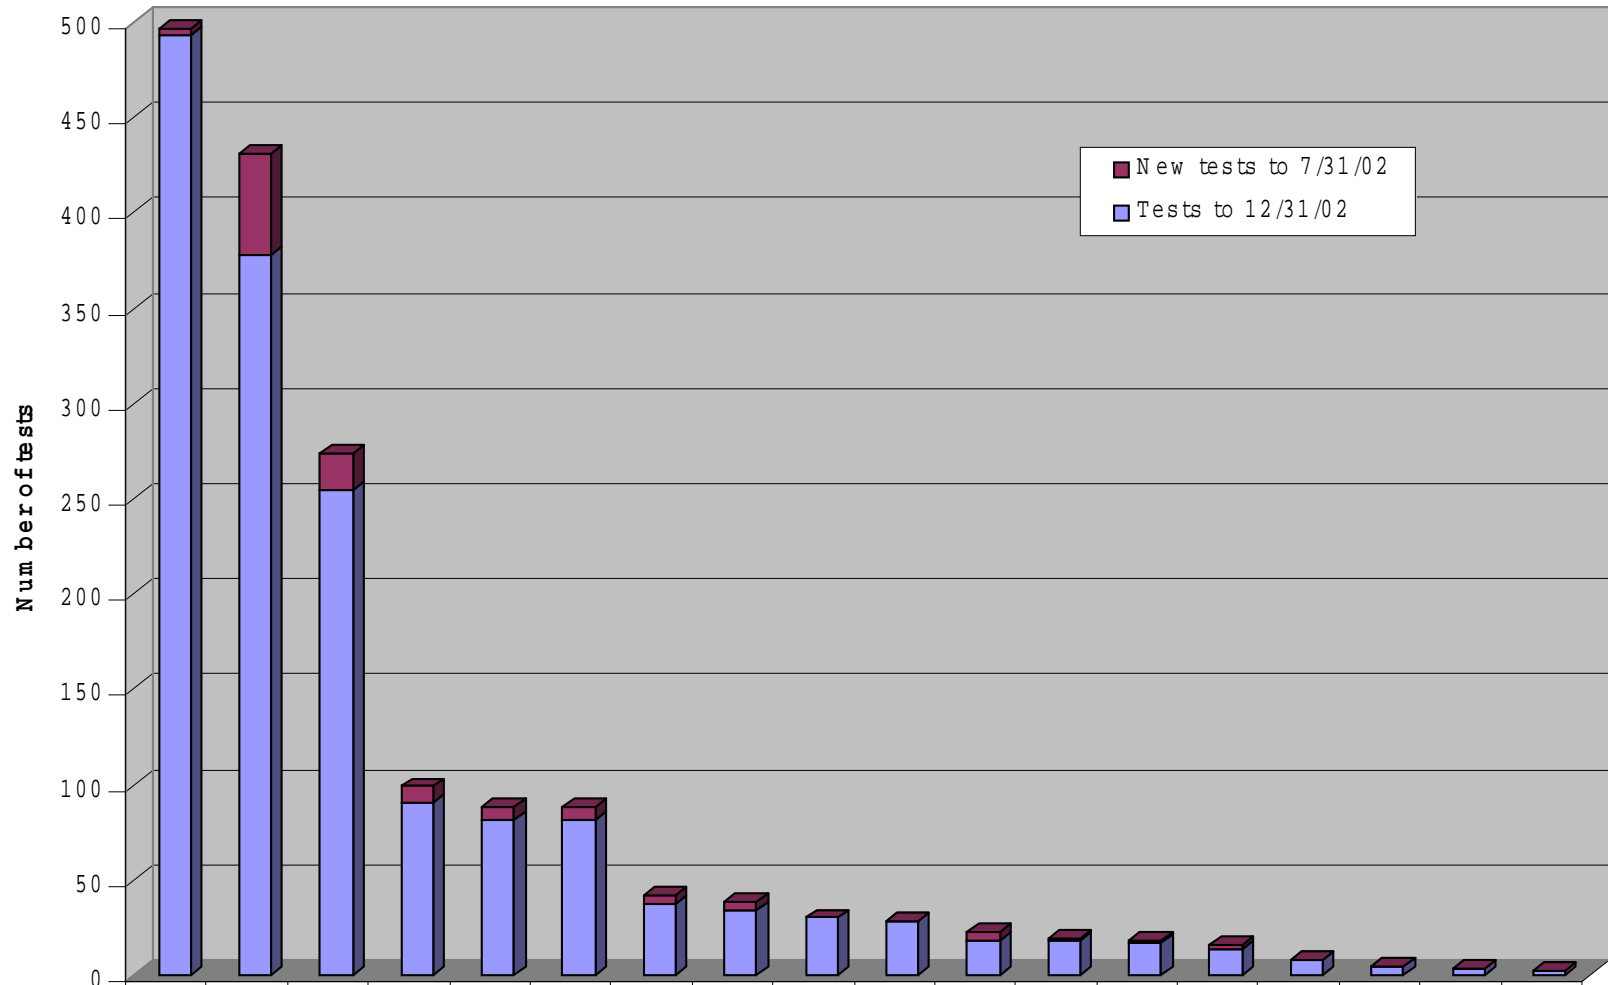

# Morgan County -- Increase in Tests by Zip Code

Comparison of Dec. 31, 2001 data to July 31, 2002

	35601 Deca	35603 Deca	35640 Hartsl	35673 Trinity	35754 Lacey Sp	35670 Somrv	35602 Deca	35175 Unbn Grove	35619 Danvl	35622 Fakvl	35179 Vnem t	35621 Eva	35643 Hilsbr	35087 Joppa	35019 Baileyt	35775 Vaher	35609 Deca	35730
■ New tests to 7/31/02	4	53	20	8	7	7	5	4	0	0	5	1	1	2	0	0	0	0
■ Tests to 12/31/02	493	378	254	91	81	81	37	34	30	28	18	18	17	14	8	5	3	2

Zip Code