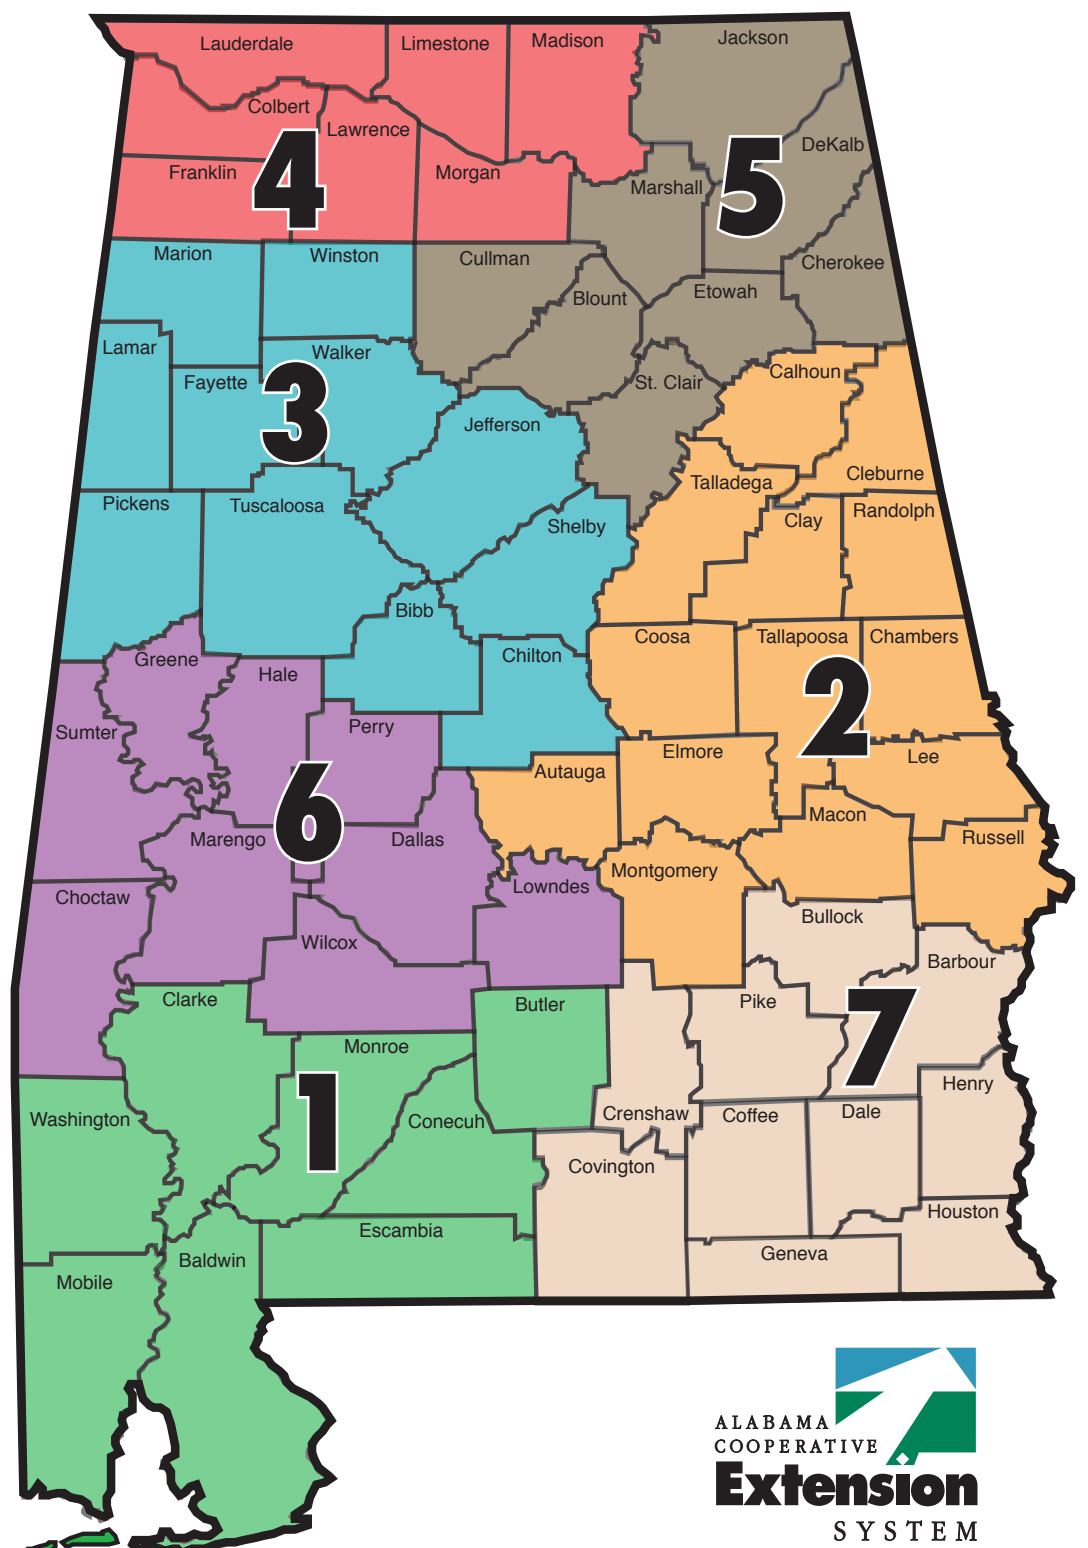

Home Garden Questions?

We've got answers!

Call the Master Gardener Helpline *toll free*

1-877-252-GROW (4769)

Choose the menu option for your region.

Option 1: Southwest

Option 2: East & Central

Option 3: North Central

Option 4: Northwest

Option 5: Northeast

Option 6: West

Option 7: Southeast

Your Experts for Life

www.aces.edu