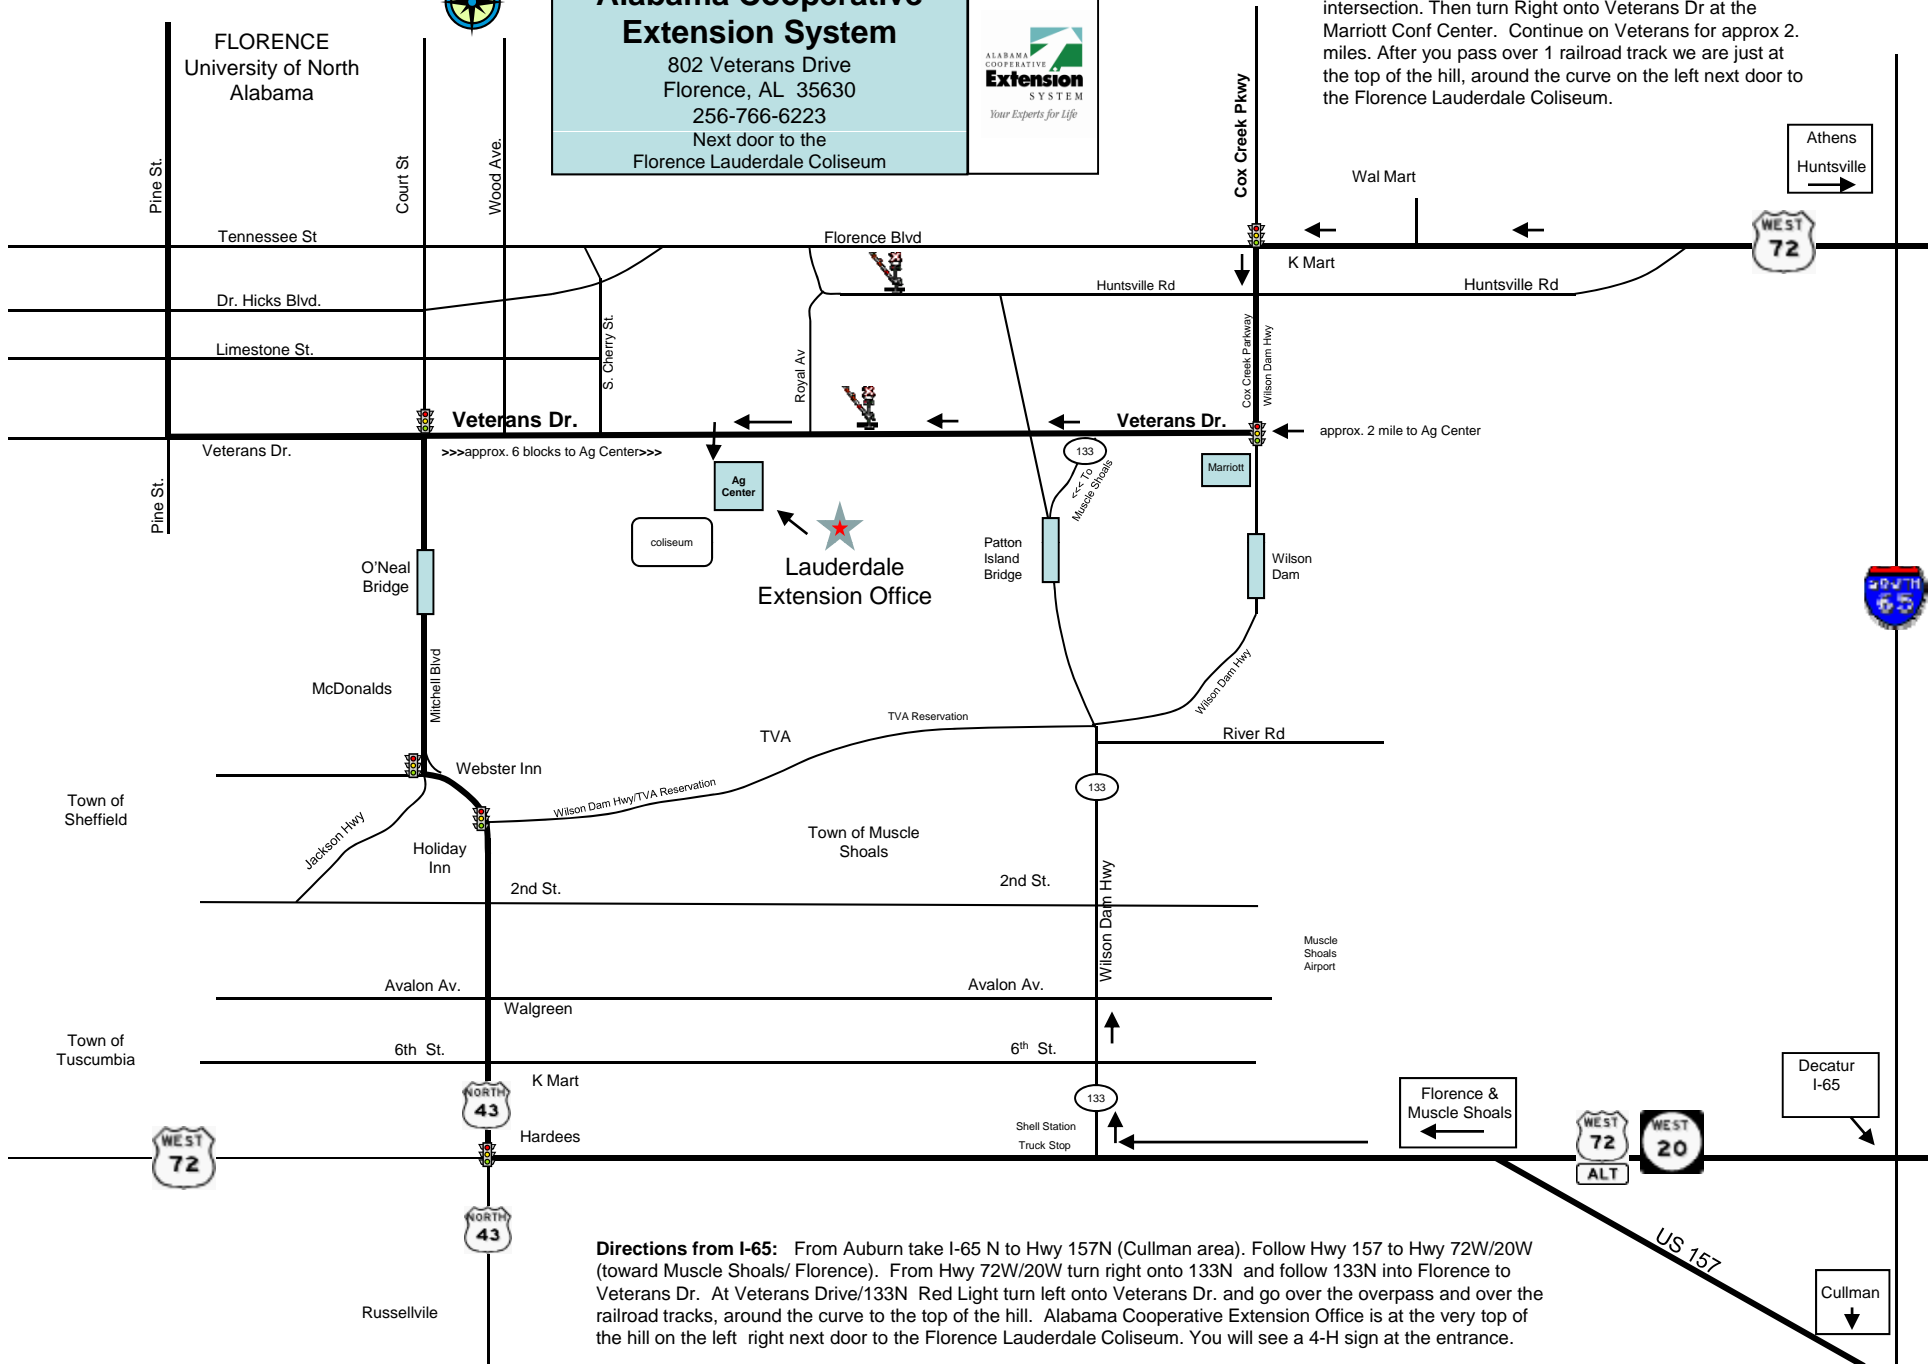

Alabama Cooperative Extension System	
802 Veterans Drive Florence, AL 35630 256-766-6223 Next door to the Florence Lauderdale Coliseum	
 Your Experts for Life	

Directions from Athens/I-65: Follow 72W all the way into Florence approx 38 miles. Turn left at the Cox Creek Pkwy intersection. Then turn Right onto Veterans Dr at the Marriott Conf Center. Continue on Veterans for approx 2. miles. After you pass over 1 railroad track we are just at the top of the hill, around the curve on the left next door to the Florence Lauderdale Coliseum.

Directions from I-65: From Auburn take I-65 N to Hwy 157N (Cullman area). Follow Hwy 157 to Hwy 72W/20W (toward Muscle Shoals/ Florence). From Hwy 72W/20W turn right onto 133N and follow 133N into Florence to Veterans Dr. At Veterans Drive/133N Red Light turn left onto Veterans Dr. and go over the overpass and over the railroad tracks, around the curve to the top of the hill. Alabama Cooperative Extension Office is at the very top of the hill on the left right next door to the Florence Lauderdale Coliseum. You will see a 4-H sign at the entrance.

Athens
Huntsville
→

Decatur
I-65
↓

Florence & Muscle Shoals
←

Cullman
↓

US 157